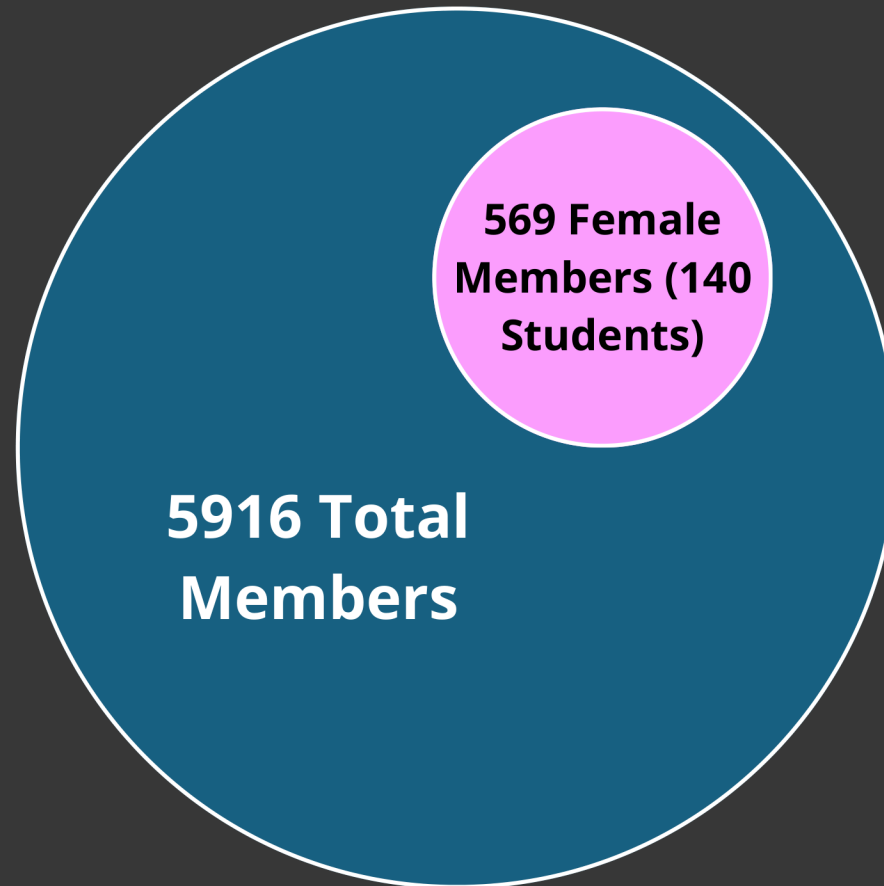

**Women in Combustion and  
The Combustion Institute**

*Facts and Figures*

# Total Female Membership

*(These statistics were gathered from The Combustion Institute's Account Management System [AMS], which may not accurately reflect the level of female members in individual sections.)*

# Female Membership by Country\*

*\*Only sections with five or more female members are included*

*(These statistics were gathered from The Combustion Institute's Account Management System [AMS], which may not accurately reflect the level of female members in individual sections.)*

# Female Participation in the CI Board of Directors

In 2024, approximately 20% of the board makeup is female.