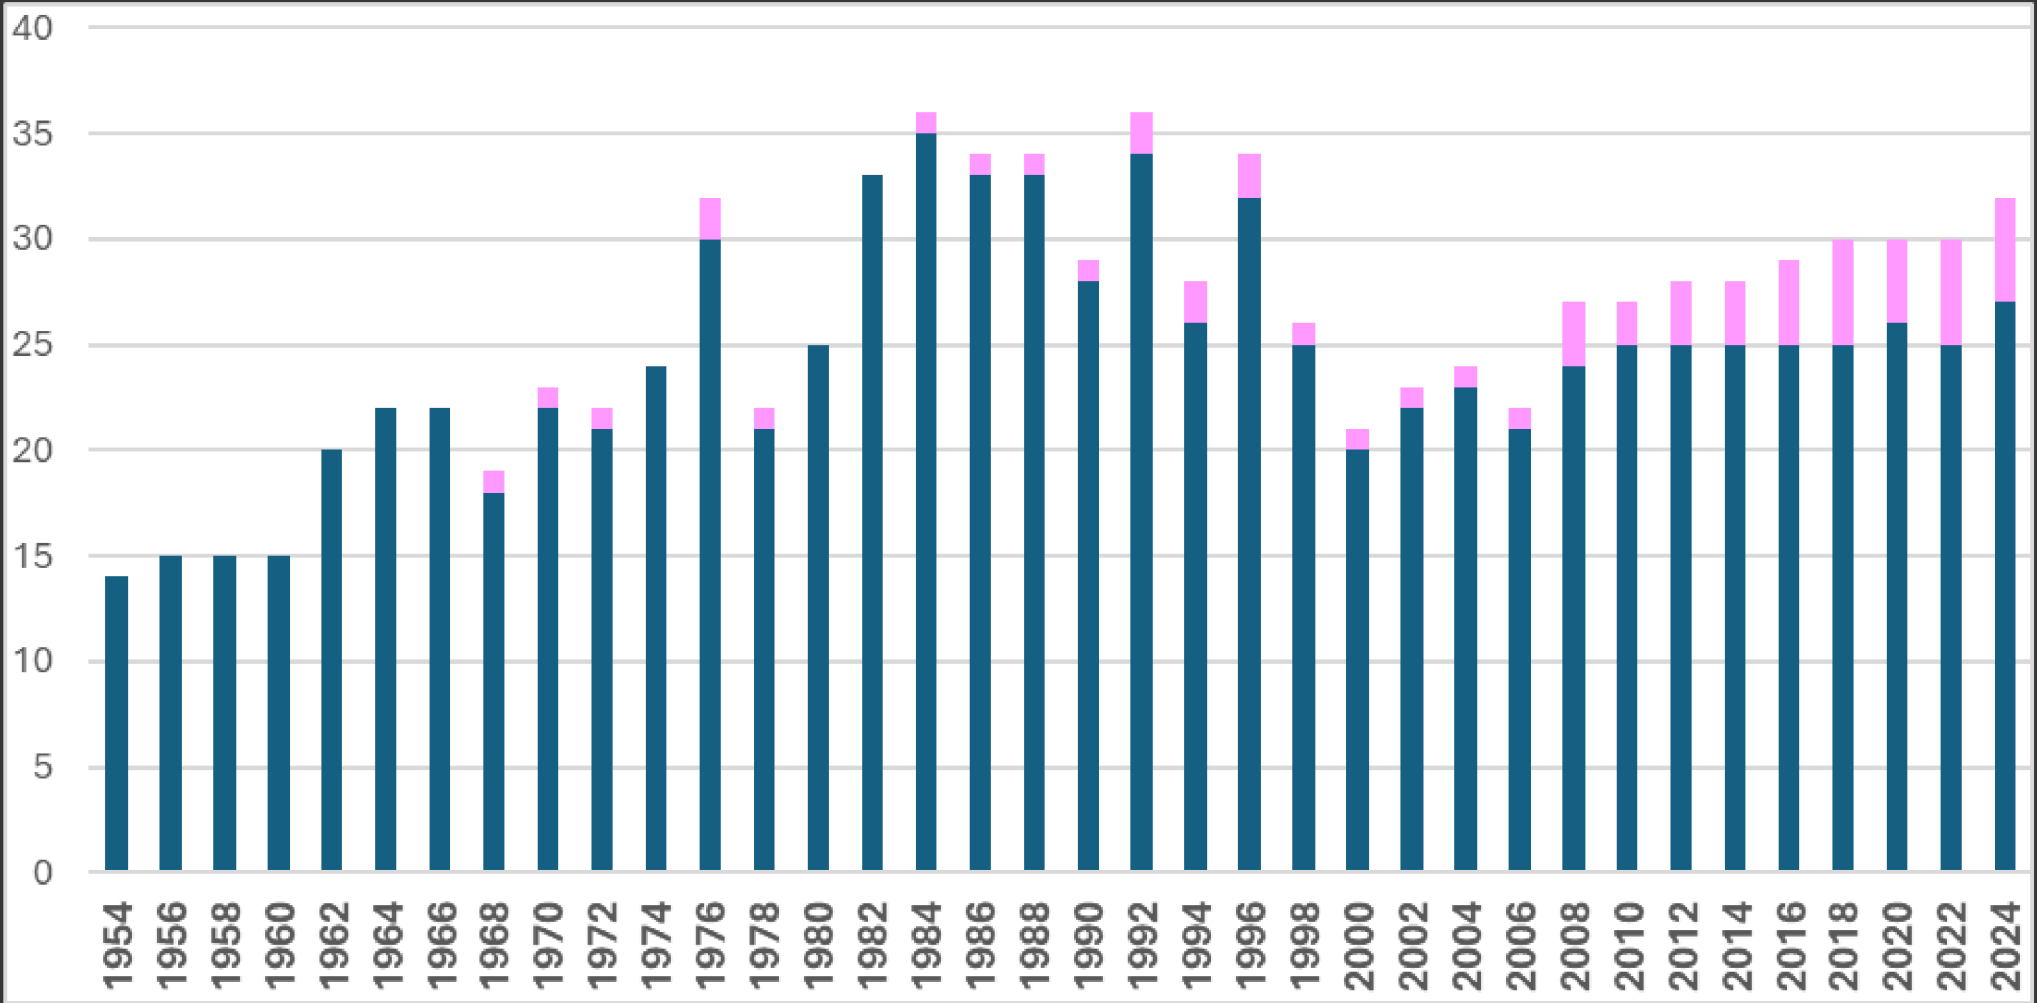

# Total Female Membership

*(These statistics were gathered from The Combustion Institute's Account Management System [AMS], which may not accurately reflect the level of female members in individual sections.)*

# Female Participation in the CI Board of Directors

In 2024, approximately 20% of the board makeup is female.